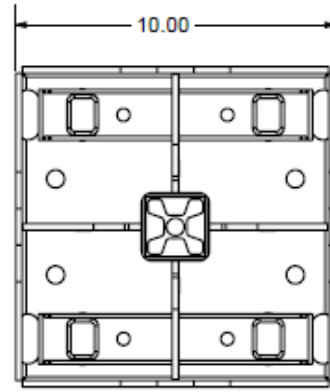

Flat Surface Mount

PTS5G-BK5130

SAP 33873

Corner Surface Mount

PTS5G-BK5131

SAP 33874