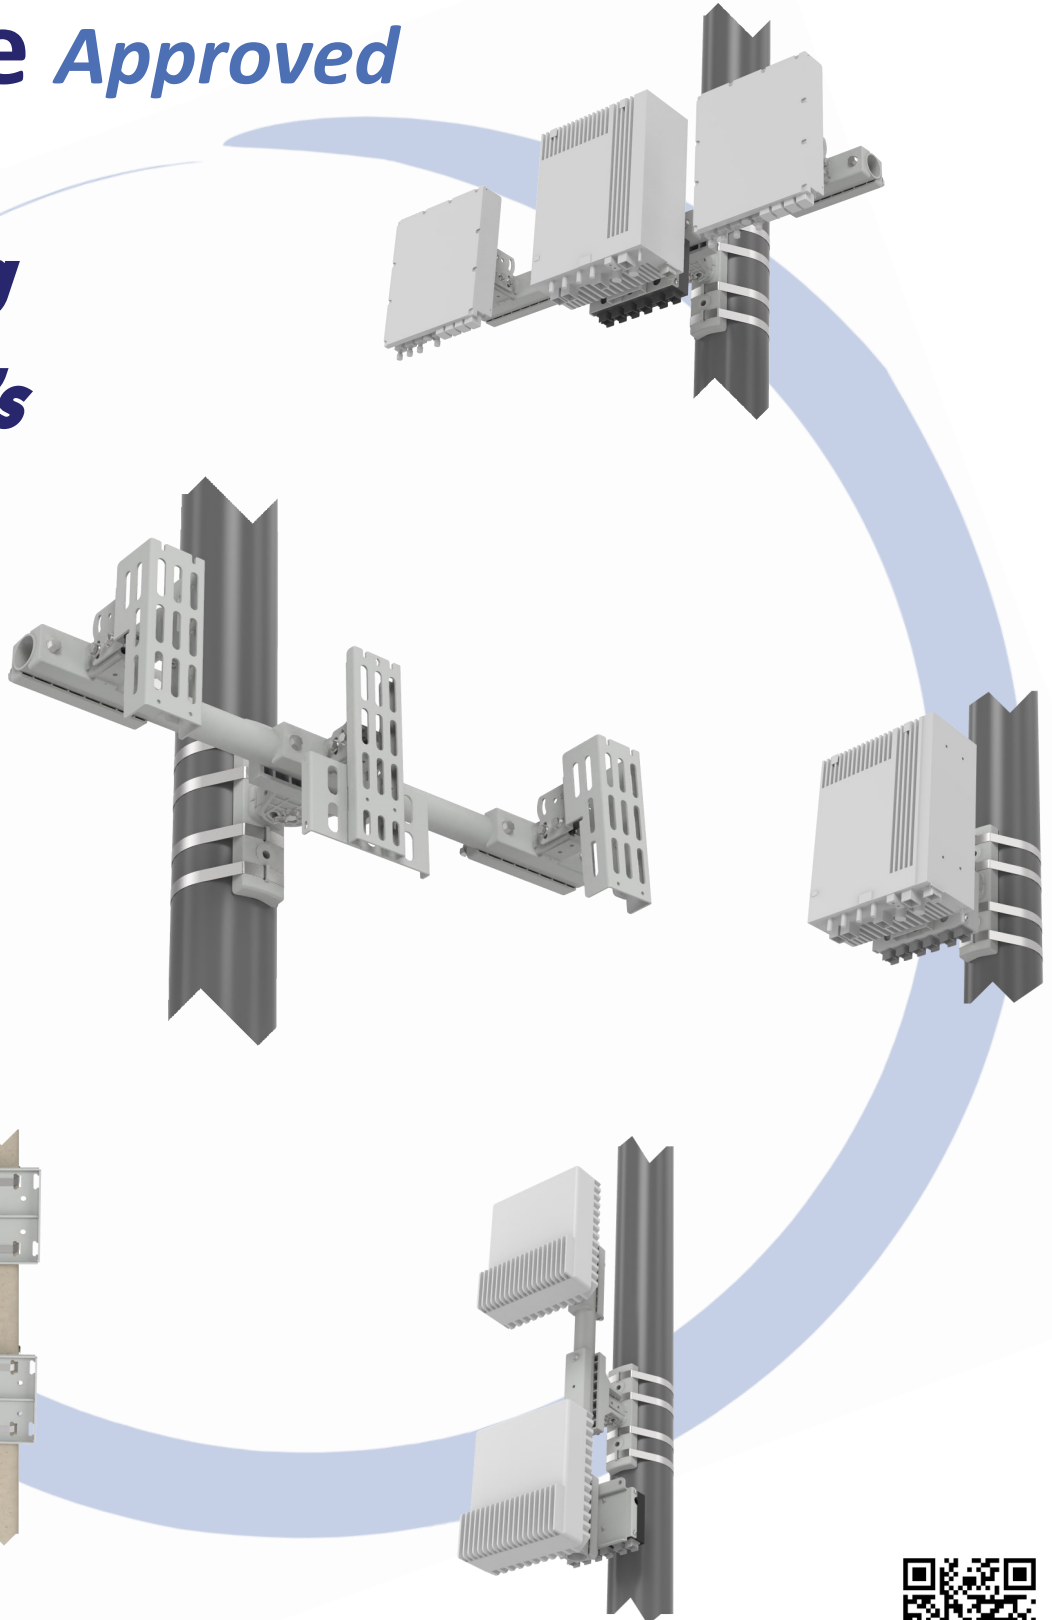

T-Mobile *Approved* Brackets

*Supporting
Tomorrow's
Networks
Today*

Mount for Single AWHHF Radio

PTS5G-BK5101-V2N

Shown with POD-8 bracket

System for 5G AWHHF & 2X 4G AHXB LTE Radios with POD-8

PTS5G-BK5103-V2N

Pole, Flat or Corner Surface Mount Attachments Available

2-Pos Mount for Dual AWEWA (39 GHz)

PTS5G-BK5152

Shown with included POD-8 bracket

Universal Mount for Nokia™ Shrouds

PTS5G-BK5170 SAP 34246
Shroud Bracket with Flat Mount

PTS5G-BK5171 SAP 34247
Shroud Bracket with Corner Mount

Flat Surface Mount

PTS5G-BK5130

SAP 33873

Corner Surface Mount

PTS5G-BK5131

SAP 33874