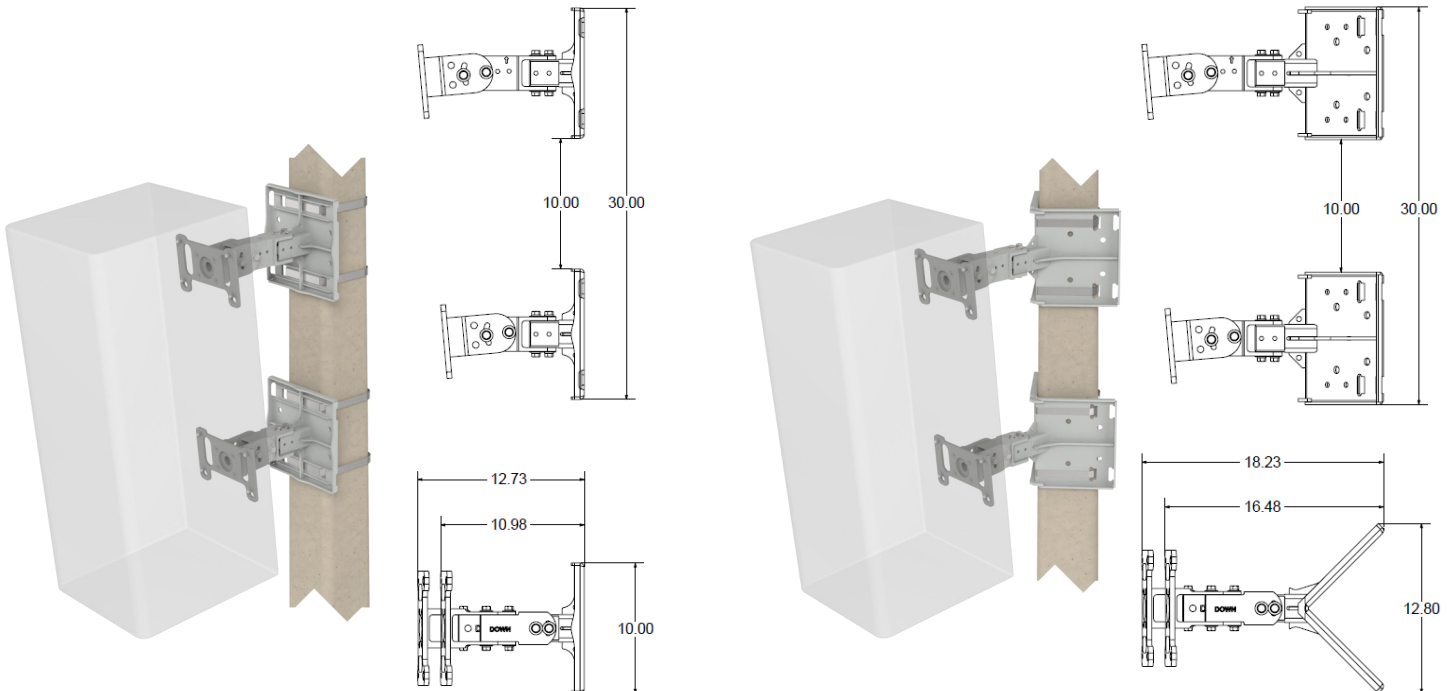

T-Mobile *Approved* Brackets

*Supporting
Tomorrow's
Networks
Today*

Mount for Single AWHHF Radio

PTS5G-BK5101-V2N

Shown with POD-8 bracket

System for 5G AWHHF & 2X 4G AHXB LTE Radios with POD-8

PTS5G-BK5103-V2N

Pole, Flat or Corner Surface Mount Attachments Available

2-Pos Mount for Dual AWEWA (39 GHz)

PTS5G-BK5152

Shown with included POD-8 bracket

Universal Mount for Nokia™ Shrouds

PTS5G-BK5170 SAP 34246
Shroud Bracket with Flat Mount

PTS5G-BK5171 SAP 34247
Shroud Bracket with Corner Mount

Flat Surface Mount

PTS5G-BK5130

SAP 33873

Corner Surface Mount

PTS5G-BK5131

SAP 33874