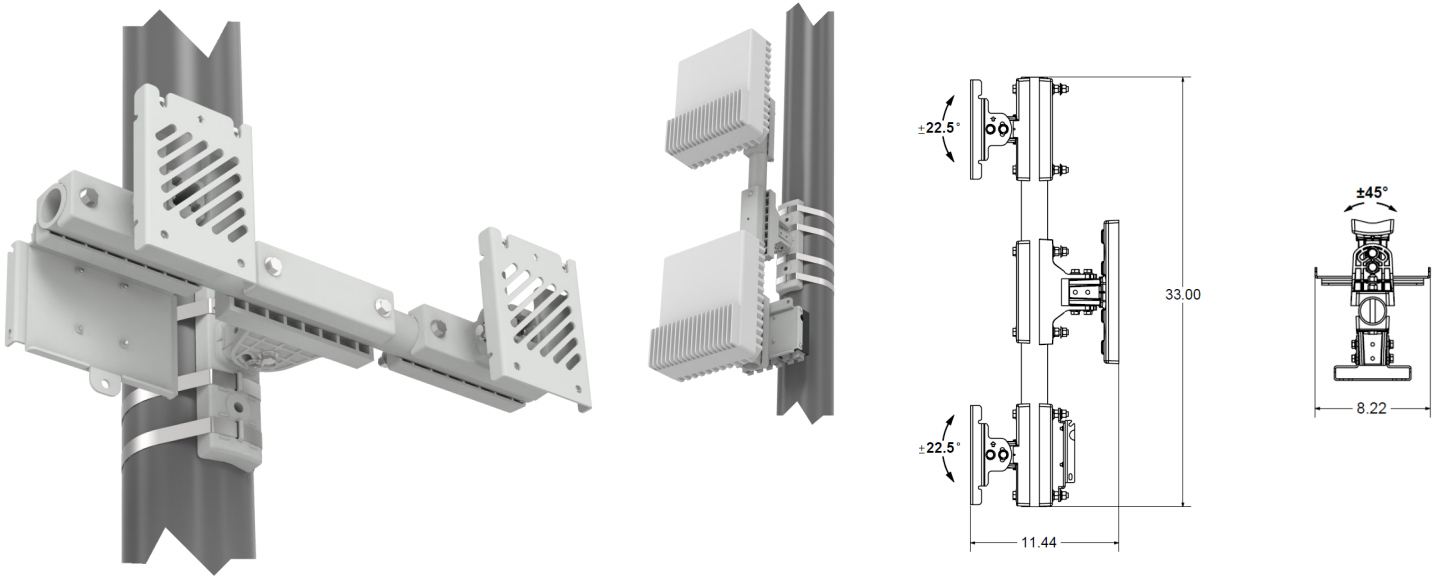

T-Mobile *Approved* Brackets

*Supporting
Tomorrow's
Networks
Today*

Mount for Single AWHHF Radio

PTS5G-BK5101-V2N

Shown with POD-8 bracket

System for 5G AWHHF & 2X 4G AHXB LTE Radios with POD-8

PTS5G-BK5103-V2N

Pole, Flat or Corner Surface Mount Attachments Available

2-Pos Mount for Dual AWEWA (39 GHz)

PTS5G-BK5152

Shown with included POD-8 bracket

Universal Mount for Nokia™ Shrouds

PTS5G-BK5170 SAP 34246
Shroud Bracket with Flat Mount

PTS5G-BK5171 SAP 34247
Shroud Bracket with Corner Mount

Flat Surface Mount

PTS5G-BK5130

SAP 33873

Corner Surface Mount

PTS5G-BK5131

SAP 33874