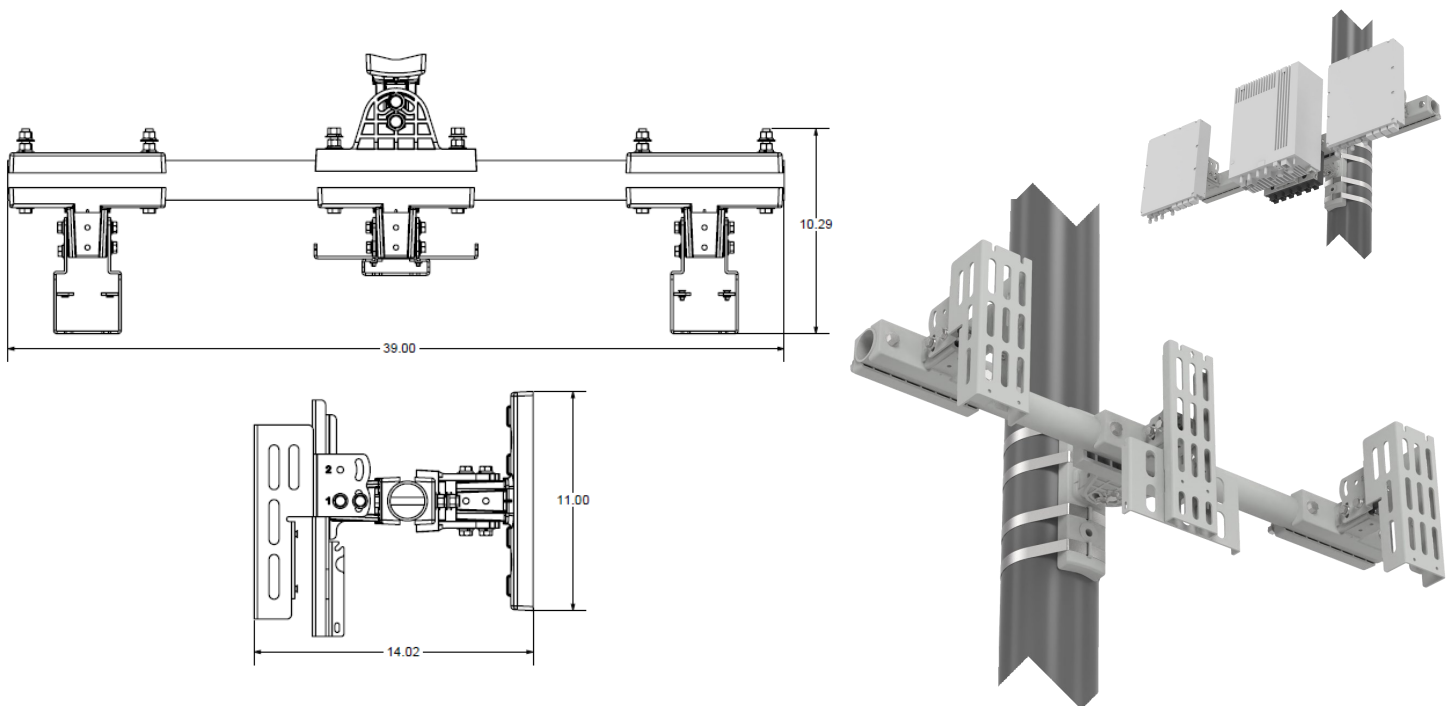

T-Mobile *Approved* Brackets

*Supporting
Tomorrow's
Networks
Today*

Mount for Single AWHHF Radio

PTS5G-BK5101-V2N

Shown with POD-8 bracket

System for 5G AWHHF & 2X 4G AHXB LTE Radios with POD-8

PTS5G-BK5103-V2N

Pole, Flat or Corner Surface Mount Attachments Available

2-Pos Mount for Dual AWEWA (39 GHz)

PTS5G-BK5152

Shown with included POD-8 bracket

Universal Mount for Nokia™ Shrouds

PTS5G-BK5170 SAP 34246
Shroud Bracket with Flat Mount

PTS5G-BK5171 SAP 34247
Shroud Bracket with Corner Mount

Flat Surface Mount

PTS5G-BK5130

SAP 33873

Corner Surface Mount

PTS5G-BK5131

SAP 33874