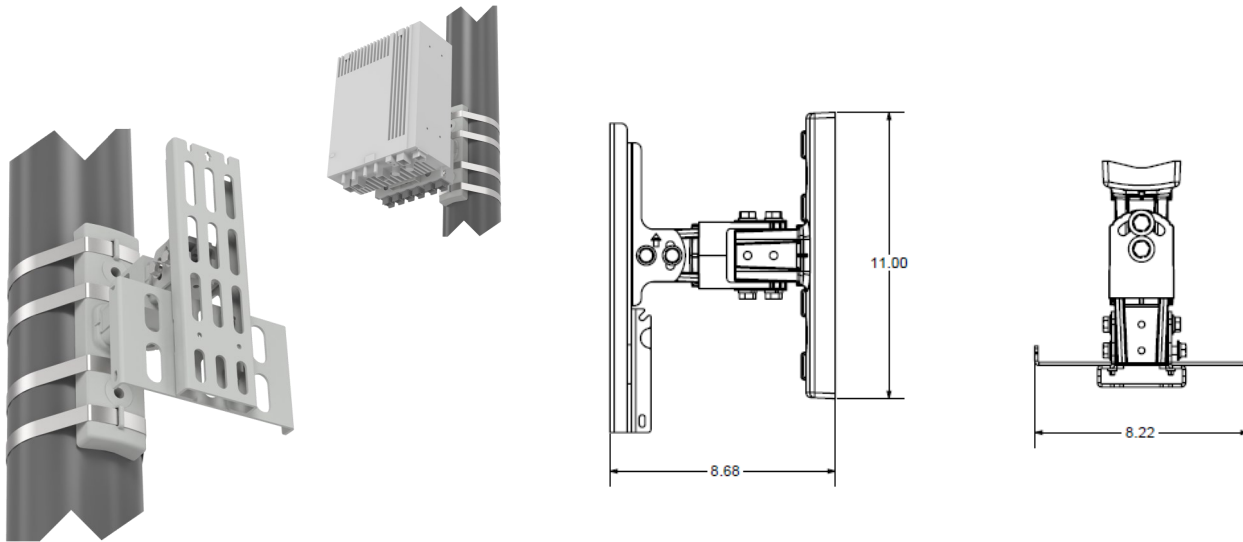

T-Mobile *Approved* Brackets

*Supporting
Tomorrow's
Networks
Today*

Mount for Single AWHHF Radio

PTS5G-BK5101-V2N

Shown with POD-8 bracket

System for 5G AWHHF & 2X 4G AHXB LTE Radios with POD-8

PTS5G-BK5103-V2N

Pole, Flat or Corner Surface Mount Attachments Available

2-Pos Mount for Dual AWEWA (39 GHz)

PTS5G-BK5152

Shown with included POD-8 bracket

Universal Mount for Nokia™ Shrouds

PTS5G-BK5170 SAP 34246
Shroud Bracket with Flat Mount

PTS5G-BK5171 SAP 34247
Shroud Bracket with Corner Mount

Flat Surface Mount

PTS5G-BK5130

SAP 33873

Corner Surface Mount

PTS5G-BK5131

SAP 33874