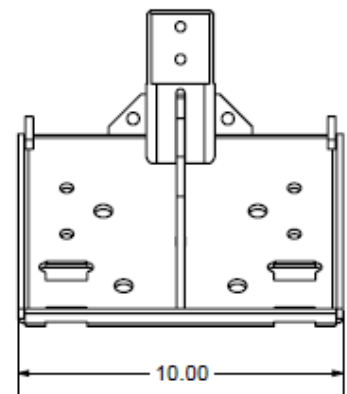

Pole, Flat or Corner Surface Mount Attachments Available

2-Pos Mount for Dual AWEWA (39 GHz)

PTS5G-BK5152

Shown with included POD-8 bracket

Universal Mount for Nokia™ Shrouds

PTS5G-BK5170 SAP 34246
Shroud Bracket with Flat Mount

PTS5G-BK5171 SAP 34247
Shroud Bracket with Corner Mount

Flat Surface Mount

PTS5G-BK5130

SAP 33873

Corner Surface Mount

PTS5G-BK5131

SAP 33874