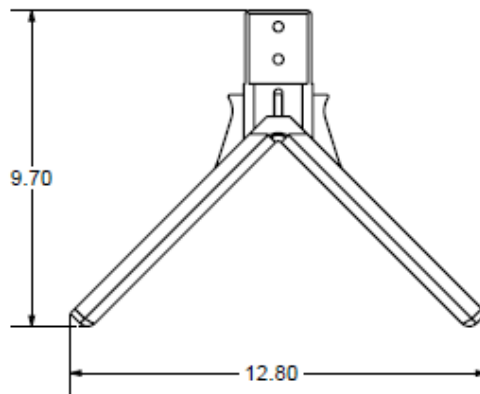

Flat Surface Mount

PTS5G-BK5130

SAP 33873

Corner Surface Mount

PTS5G-BK5131

SAP 33874