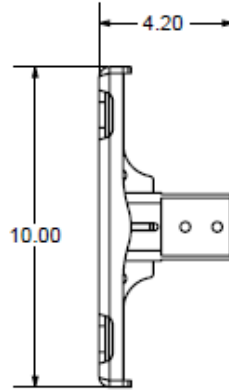

Flat Surface Mount

PTS5G-BK5130

SAP 33873

Corner Surface Mount

PTS5G-BK5131

SAP 33874